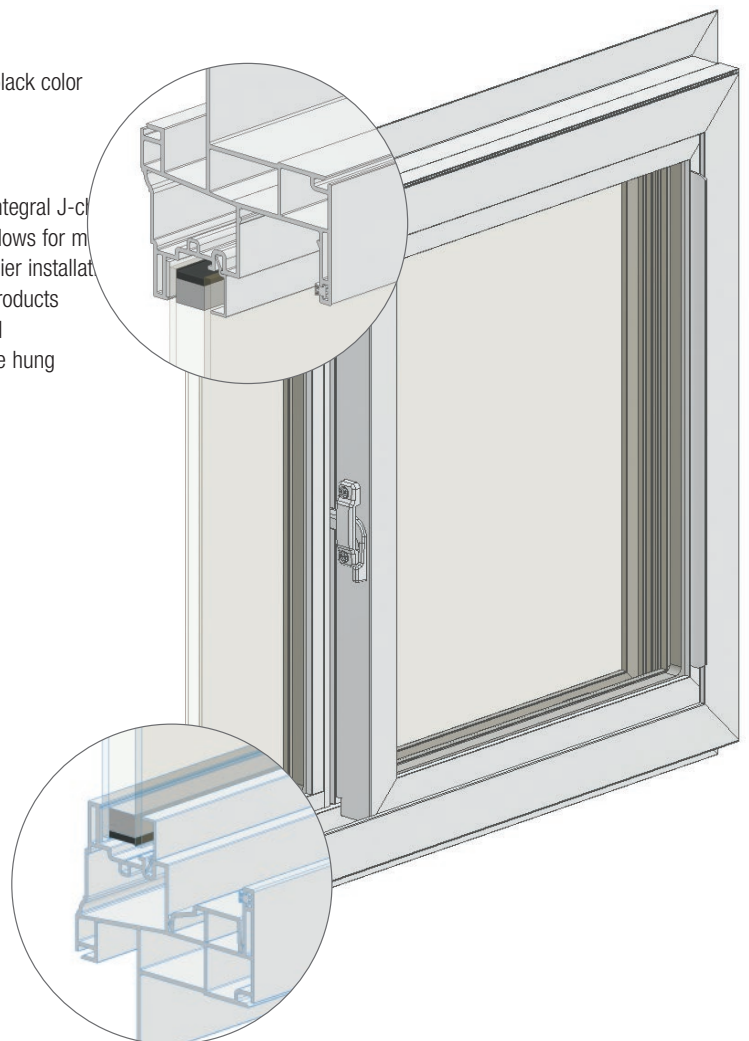

Next Dimension Classic Sliding Window

Features and Benefits

- Thick, multi-chambered vinyl extrusions are optimized for superior weathering, durability and color retention
- 3-7/16" frame width with integral extruded nail fin for strength and ease of installation
- Air spaces in chambers provide superior energy efficiency
- Fusion-welded frame and sash for strong, leak-resistant construction
- Locking mechanism and check rail interlock to create a tight seal between vent and fixed sash for improved weather performance
- Integral lift/pull handle located on end rail for easy access and operation
- Integral weep system for sleek appearance; no flaps, sponges or screens
- Tilt sash for easy cleaning
- Available with simulated divided lite or inner grille
- Multi-level profile for attractive architectural sightlines
- Jamb extensions offered as a kit or applied
- Vent latch option available

Glazing

- Windsor Glazing System provides 3/4" double pane insulated glass; Cardinal® LoE 366 glass standard; tinted, tempered, obscure and laminated glass available
- Custom and special glass types available
- Super Spacer® technology provides excellent thermal performance and sound absorption*
- Hot melt butyl secondary seal creates a moisture and gas barrier for improved durability and longevity

Grilles

- 3/4" Profiled Inner Grille
- 5/8" and 7/8" Putty WDL

Hardware

Available in white, clay or black color matched to window

Frame

- Brickmould profile with integral J-cl provides an offset that allows for minimal nail fin exposure and easier installation available on all Classic products
- Non-brickmould standard frame available on double hung

*Certain sizes, shapes or glazings may be alternate IG system

**See Next Dimension warranty for more details