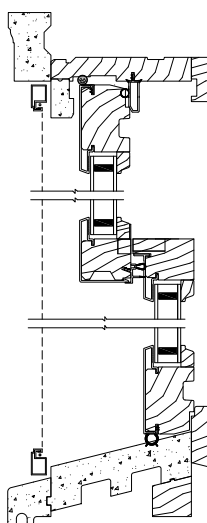

Exterior Trim

- Units available with WM 180 brickmould, WM 180 brickmould with flange, Williamsburg, 3-1/2" flat, 4-1/2" backband, 5-1/2" flat or plantation casing; double hung sill nose, 2" bull nose sill nose, belly sill nose, casement subsill, 2" casement subsill or half round/ellipse sill nose

Legend HBR casement cross-section

Legend HBR double hung cross-section