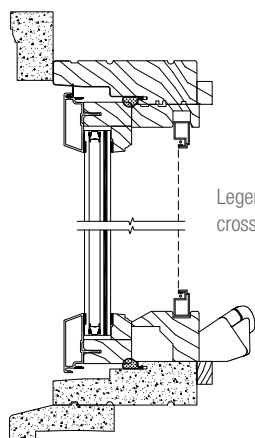

Finishes

- Interior – Available in Clear Select Pine, primed or painted white interior finishes
- Exterior – Clad products feature heavy-duty extruded aluminum cladding on sash and frame; primed products offer an assortment of traditional trim options

Clad Colors

All clad colors painted in-house with the highly durable AAMA 2604 standard finish, or upgrade to AAMA 2605 for the most challenging of environments

- 22 standard colors
- 20 feature colors; custom colors available
- 8 anodized finishes

Hardware

Available in champagne, white, bronze and black; optional finishes in faux bronze, oil rubbed bronze, satin nickel and bright brass

Performance Ratings and Certification

- For current performance ratings, visit our website at windsorwindows.com and click on "Professional Information" in the menu bar
- Performance rated to DP 50 overall; structural rating exceeds DP 50. Florida Building Commission approved; exception Dade-Broward small missile
- Visit floridabuilding.org for more information; including section details and installation

Legend HBR casement cross-section