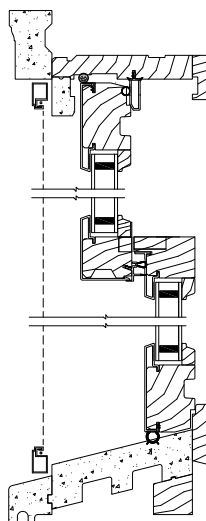

Exterior Trim

- Units available with WM 180 brickmould, WM 180 brickmould with flange, Williamsburg, 3-1/2" flat, 4-1/2" backband, 5-1/2" flat or plantation casing; double hung sill nose, 2" bull nose sill nose, belly sill nose, casement subsill, 2" casement subsill or half round/ellipse sill nose

Legend HBR casement cross-section

Legend HBR double hung cross-section