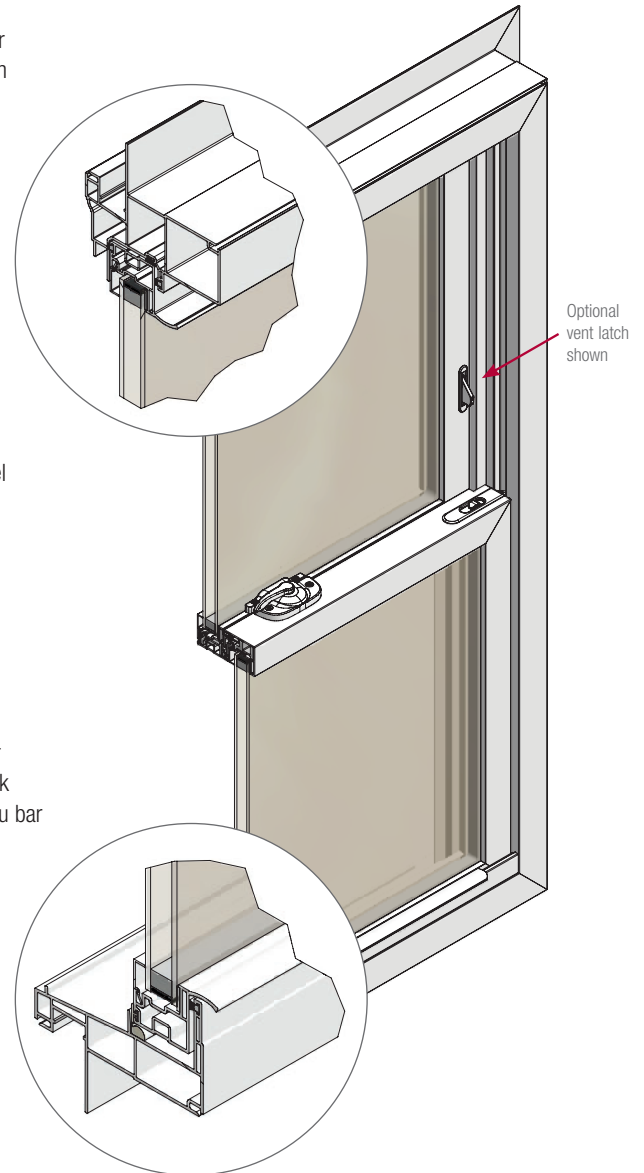

Glazing

- Windsor Glazing System provides 3/4" double pane insulated glass; Cardinal® LoE 366 glass standard; tinted, tempered, obscure and laminated glass available
- Custom and special glass types available
- Super Spacer® technology provides excellent thermal performance and sound absorption*
- Hot melt butyl secondary seal creates a moisture and gas barrier for improved durability and longevity

Sizes

Available in hundreds of standard and custom sizes

Colors

Available in standard white or clay, with seven additional painted exterior colors to choose from

Grilles

- 3/4" profiled aluminum grilles are color matched to the unit and installed within the insulated glass airspace providing the look of authentic divided lite and allows for easy cleaning
- 5/8" and 7/8" putty simulated divided lite grilles are available in direct set and radius windows

Hardware

Available in white or clay; color matched to window

Brickmould

Brickmould profile with integral J-channel provides an offset that allows for more nail fin exposure and easier installation

Warranty

Lifetime Limited Warranty**
10-year warranty on glass

Performance Ratings

For current performance ratings, visit our website at windsorwindows.com and click on "Professional Information" in the menu bar

*Certain sizes, shapes or glazings may be alternate IG system

**See Next Dimension warranty for more details