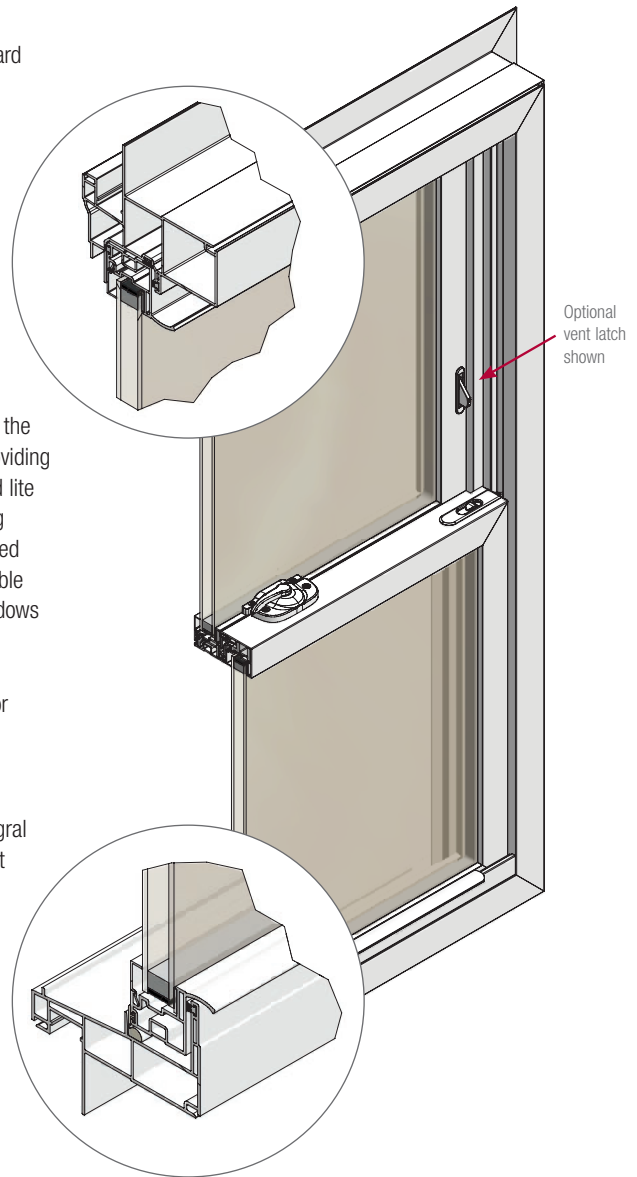

Glazing

- Windsor Glazing System provides 3/4" double pane insulated glass; Cardinal® LoE 366 glass standard; tinted, tempered, obscure and laminated glass available
- Custom and special glass types available
- Super Space® technology provides excellent thermal performance and sound absorption*
- Hot melt butyl secondary seal creates a moisture and gas barrier for improved durability and longevity

Sizes

Available in hundreds of standard and custom sizes

Colors

Available in standard white or clay, with seven additional painted exterior colors to choose from

Grilles

- 3/4" profiled aluminum grilles are color matched to the unit and installed within the insulated glass airspace providing the look of authentic divided lite and allows for easy cleaning
- 5/8" and 7/8" putty simulated divided lite grilles are available in direct set and radius windows

Hardware

Available in white or clay; color matched to window

Frame

- Brickmould profile with integral J-channel provides an offset that allows for more nail fin exposure and easier installation available on all Classic products
- Non-brickmould standard frame available on double hung

Warranty

Lifetime Limited Warranty**
10-year warranty on glass

Performance Ratings

For current performance ratings, visit our website at windsorwindows.com and click on "Professional Information" in the menu bar

Optional vent latch shown

*Certain sizes, shapes or glazings may be alternate IG system

**See Next Dimension warranty for more details