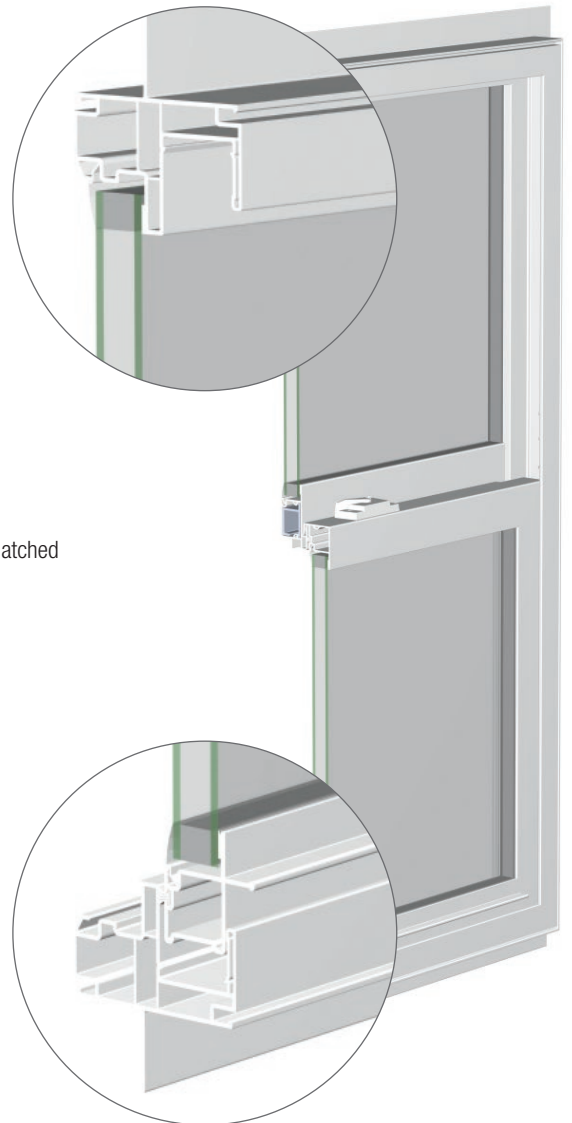

NEXT DIMENSION PRO SINGLE HUNG AND PICTURE WINDOWS, AND PINNACLE SLIDING PATIO DOOR. Cedar Rapids, Iowa.

Next Dimension Pro Single Hung

Features and Benefits

- Thick, multi-chambered vinyl extrusions are optimized for superior weathering, durability and color retention
- 2-3/4" frame width with integral extruded nail fin for strength and ease of installation
- Air spaces in chambers provide superior energy efficiency
- Fusion-welded frame and sash for strong, leak-resistant construction
- Lock and keeper creates a tighter seal between the vent and fixed sash for improved weather performance
- Block and tackle balances provide years of smooth operation
- Pocketed sill for unbeatable strength and performance
- Integral lift/pull handle located on bottom rail for easy access and operation
- Integral weep system for sleek appearance; no flaps, no sponges or screens

Glazing

- Windsor Glazing System provides 3/4" double pane insulated glass; Cardinal® LoE 366 glass standard; tinted, tempered, obscure and laminated glass available
- Custom and special glass types available
- Super Spacer® technology provides excellent thermal performance and sound absorption*
- Hot melt butyl secondary seal creates a moisture and gas barrier for improved durability and longevity

Sizes

Available in hundreds of standard and custom sizes

Colors

Available in standard white or clay, with seven additional painted exterior colors to choose from

Grilles

3/4" profiled aluminum grilles are color matched to the unit and installed within the insulated glass air space providing the look of authentic divided lite and allows for easy cleaning

*Certain sizes, shapes or glazings may be alternate IG system

**See Next Dimension warranty for more details