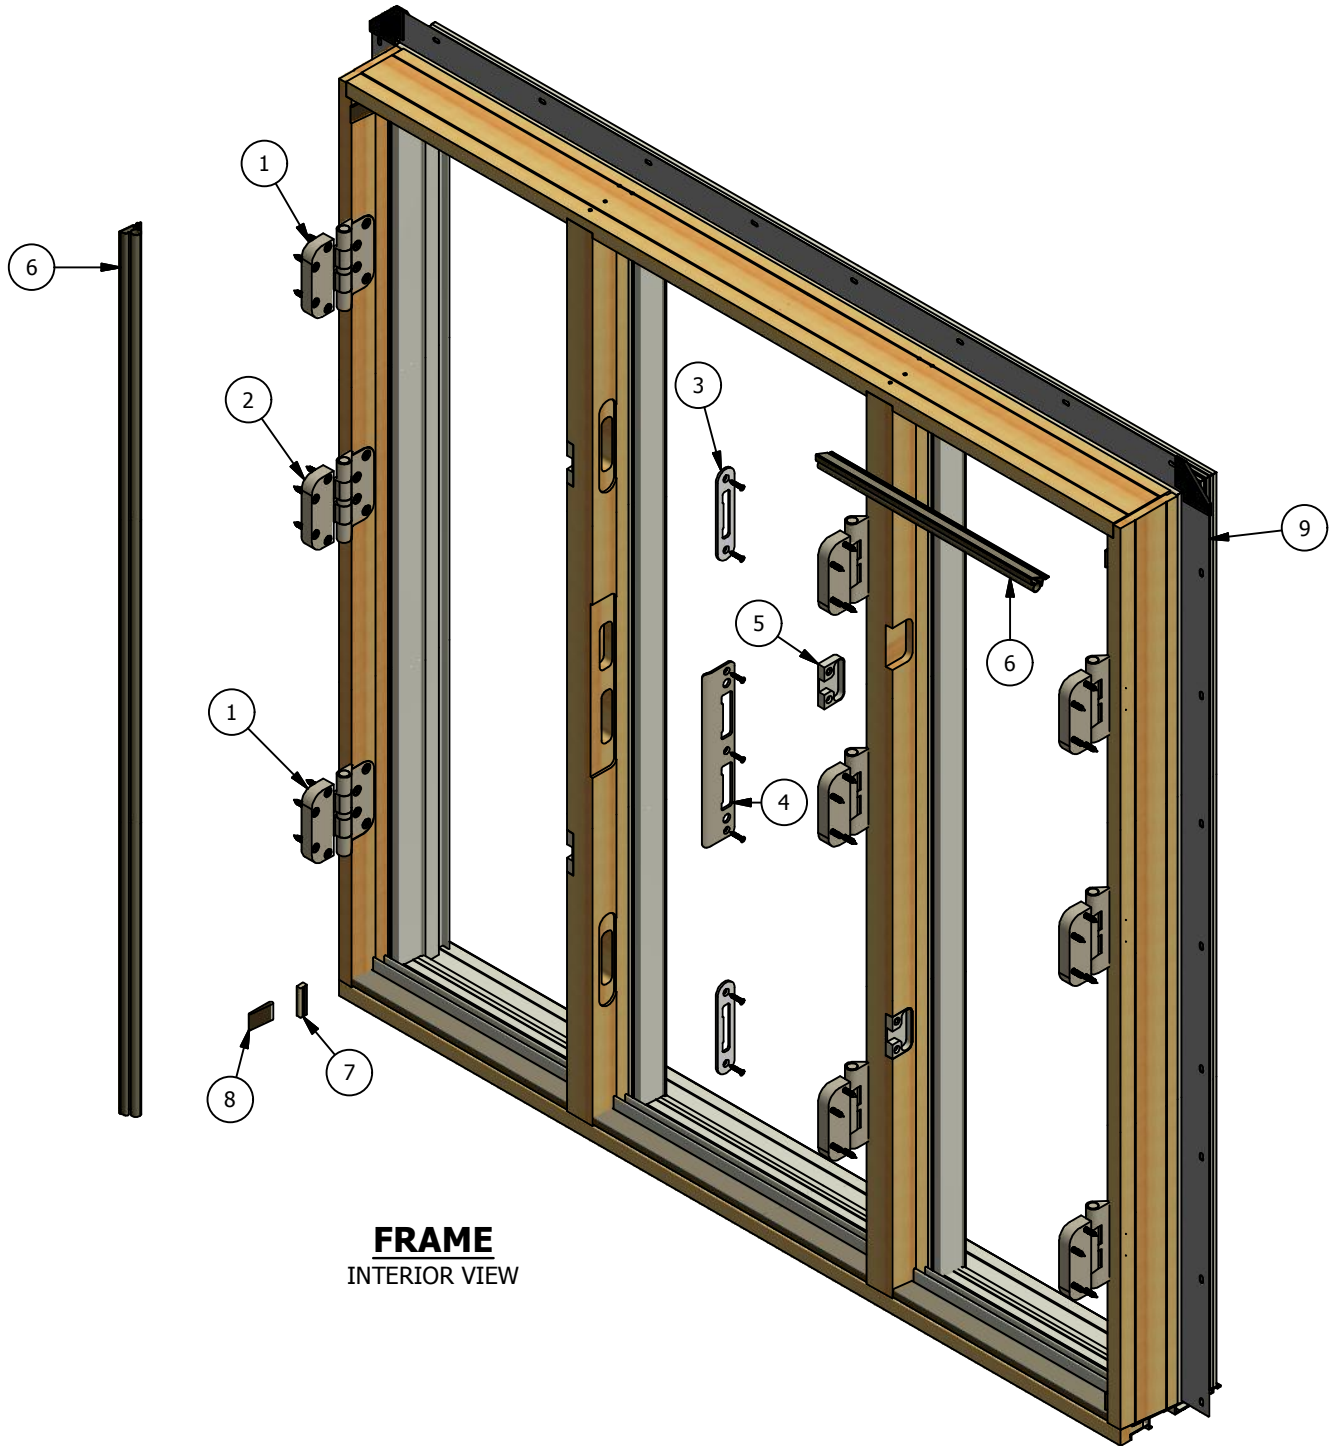

Ashworth Series Inswing Patio Door (ASW 3-Panel) Parts Identification

Ashworth Series Inswing Patio Door (ASW 3-Panel) Parts Identification

Ashworth Series

Inswing Patio Door (ASW 3-Panel)

Parts Identification

Image	Item #	Description	Color / Finish / Size	Spec	Part #
	1	Adjustable Guide Hinge (Non-Handed)	Brass		2398031
			Antique Brass		2398016
			Oil Rubbed Bronze		2398001
			Polished Chrome		2398028
			Brushed Chrome		2398019
			Gold Powder Coat		2398007
			Matte Black		2398010
			White		2398025
			Satin Nickel		2398013
			Antique Nickel		2398022
Faux Bronze		2398004			
	2	Adjustable Set Hinge (For RH Inswing or LH Outswing)	Brass		2398033
			Antique Brass		2398018
			Oil Rubbed Bronze		2398003
			Polished Chrome		2398030
			Brushed Chrome		2398021
	Gold Powder Coat		2398009		
	Matte Black		2398012		
	White		2398027		
	Satin Nickel		2398015		
	Antique Nickel		2398024		
Faux Bronze		2398006			
		Adjustable Set Hinge (For LH Inswing or RH Outswing)	Brass		2398032
			Antique Brass		2398017
			Oil Rubbed Bronze		2398002
			Polished Chrome		2398029
			Brushed Chrome		2398020
			Gold Powder Coat		2398008
			Matte Black		2398011
			White		2398026
			Satin Nickel		2398014
			Antique Nickel		2398023
Faux Bronze		2398005			
		Adjustable Hinge Jamb Screw #10 x 3/4 (3 Per Hinge)	Brass		508110
			Antique Brass		508110
			Oil Rubbed Bronze		2370339
			Polished Chrome		508169
			Brushed Chrome		508169
			Gold Powder Coat		508110
			Matte Black		508502
			White		508035
			Satin Nickel		508169
			Antique Nickel		508502
Faux Bronze		2370339			