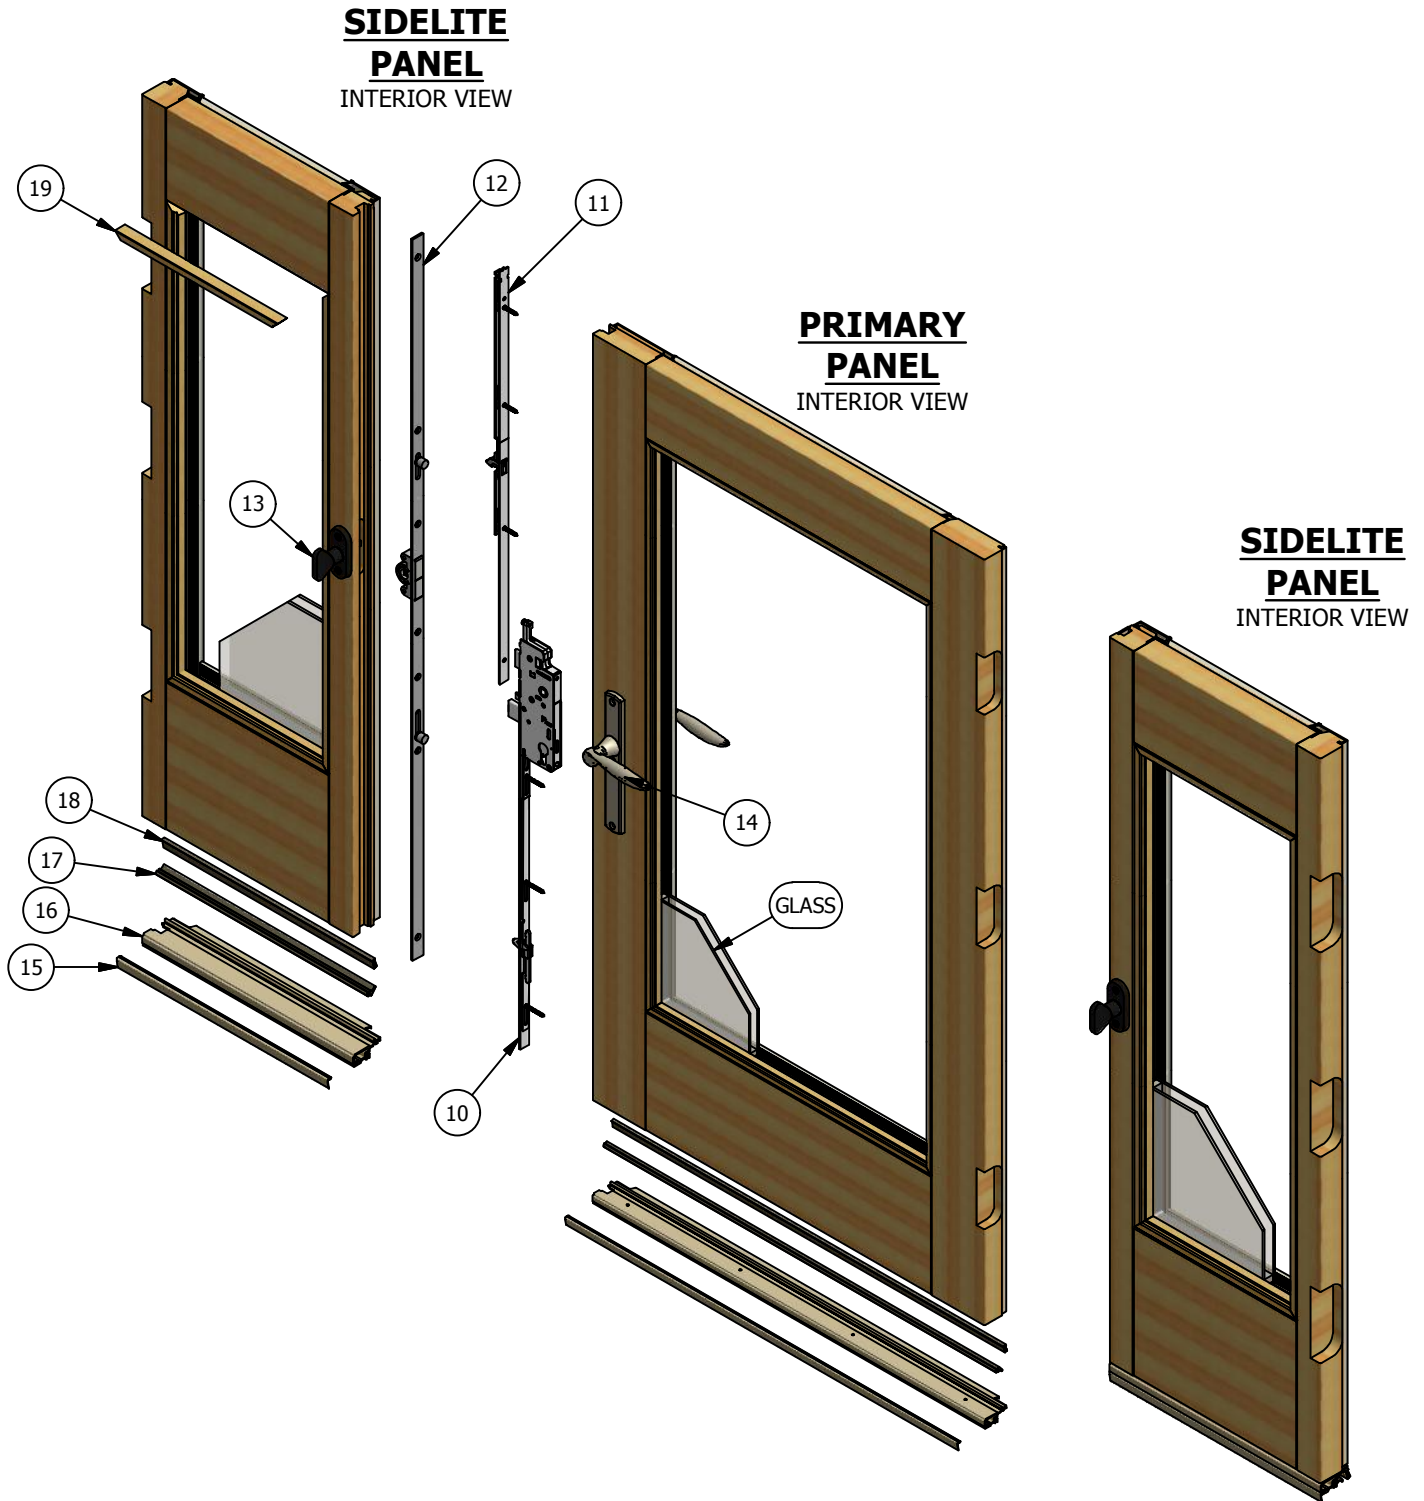

Ashworth Series Inswing Patio Door (ASW 3-Panel) Parts Identification

Ashworth Series Inswing Patio Door (ASW 3-Panel) Parts Identification

Ashworth Series

Inswing Patio Door (ASW 3-Panel)

Parts Identification

Image	Item #	Description	Color / Finish / Size	Spec	Part #
	1	Adjustable Guide Hinge (Non-Handed)	Brass		2398031
			Antique Brass		2398016
			Oil Rubbed Bronze		2398001
			Polished Chrome		2398028
			Brushed Chrome		2398019
			Gold Powder Coat		2398007
			Matte Black		2398010
			White		2398025
			Satin Nickel		2398013
			Antique Nickel		2398022
Faux Bronze		2398004			
	2	Adjustable Set Hinge (For RH Inswing or LH Outswing)	Brass		2398033
			Antique Brass		2398018
			Oil Rubbed Bronze		2398003
			Polished Chrome		2398030
			Brushed Chrome		2398021
	Gold Powder Coat		2398009		
	Matte Black		2398012		
	White		2398027		
	Satin Nickel		2398015		
	Antique Nickel		2398024		
Faux Bronze		2398006			
		Adjustable Set Hinge (For LH Inswing or RH Outswing)	Brass		2398032
			Antique Brass		2398017
			Oil Rubbed Bronze		2398002
			Polished Chrome		2398029
			Brushed Chrome		2398020
			Gold Powder Coat		2398008
			Matte Black		2398011
			White		2398026
			Satin Nickel		2398014
			Antique Nickel		2398023
Faux Bronze		2398005			
		Adjustable Hinge Jamb Screw #10 x 3/4 (3 Per Hinge)	Brass		508110
			Antique Brass		508110
			Oil Rubbed Bronze		2370339
			Polished Chrome		508169
			Brushed Chrome		508169
			Gold Powder Coat		508110
			Matte Black		508502
			White		508035
			Satin Nickel		508169
			Antique Nickel		508502
Faux Bronze		2370339			