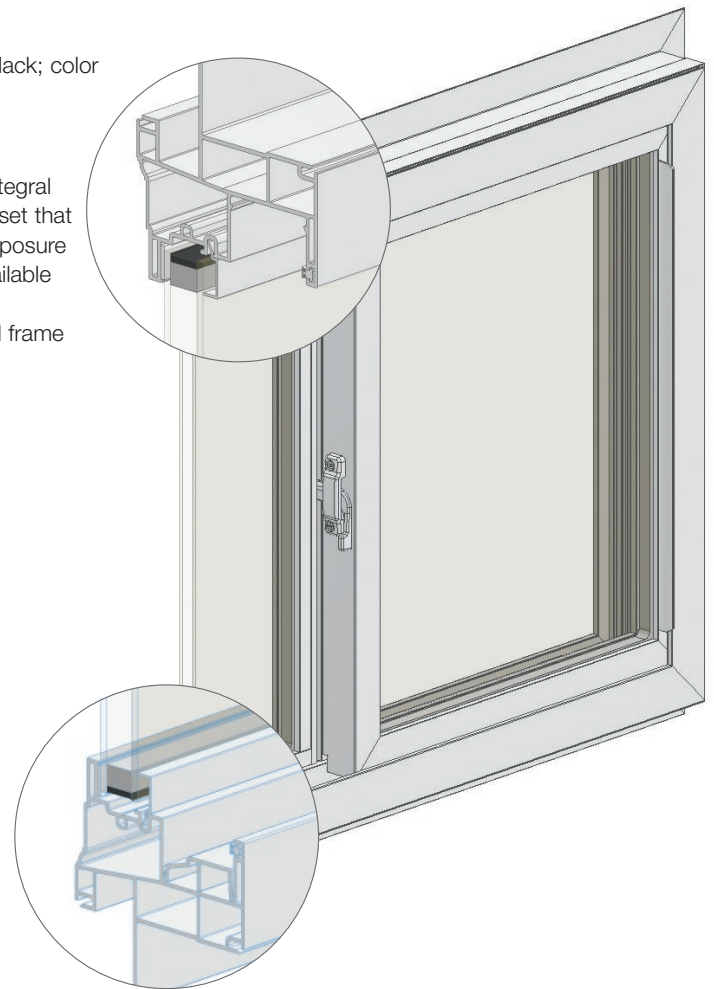

Glazing

- Windsor Glazing System provides 3/4" double pane insulated glass; Cardinal® LoE 366 glass standard; tinted, tempered, obscure and laminated glass available
- Custom and special glass types available
- Super Spacer® technology provides excellent thermal performance and sound absorption*
- Hot melt butyl secondary seal creates a moisture and gas barrier for improved durability and longevity

Sizes

Available in hundreds of standard and custom sizes

Colors

- Available in standard white or clay, with seven additional painted exterior colors to choose from
- Interior black available on black painted exterior units

Grilles

- 3/4" Profiled Inner Grille
- 5/8" and 7/8" Putty WDL

Hardware

Available in white, clay or black; color matched to window

Frame

- Brickmould profile with integral J-channel provides an offset that allows for more nail fin exposure and easier installation available on all Classic products
- Non-brickmould standard frame available on double hung

Warranty

Lifetime Limited Warranty** 10-year warranty on glass

Performance Ratings

For current performance ratings, visit our website at windsorwindows.com and click on "Professional Information" in the menu bar

*Certain sizes, shapes or glazings may be alternate IG system

**See Next Dimension warranty for more details